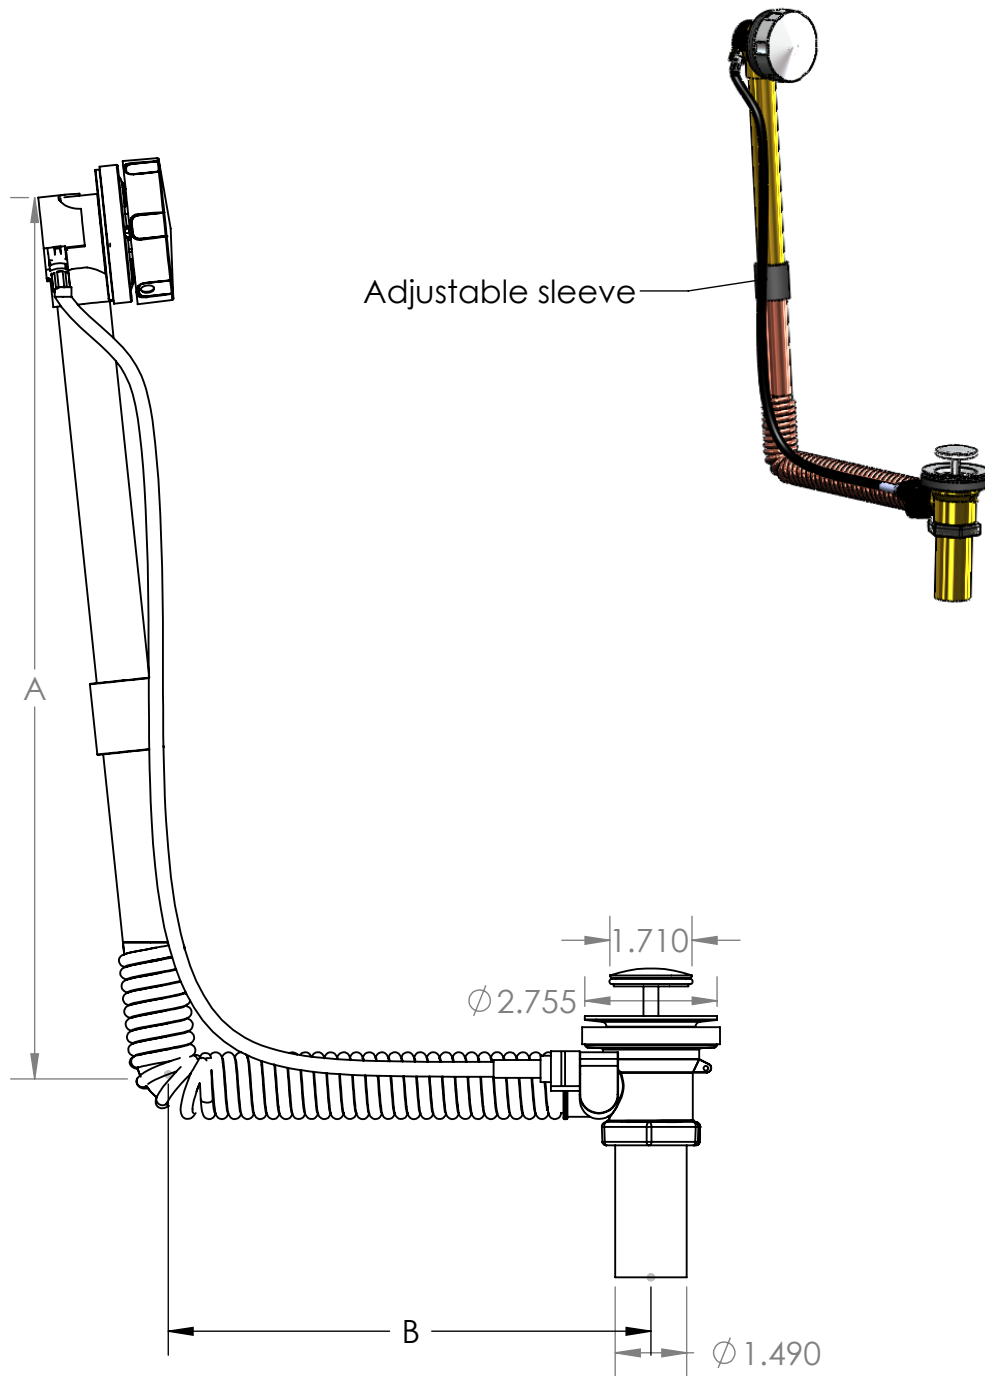

314DC BRASS DIRECT DRAIN SERIES

PRODUCT Specifications

314DC-xy CABLE OPERATED
DIRECT DRAIN BRASS
WASTE/OVERFLOW.

PIPE LENGTH SETS (x):

"20" => A+B = 20"

"27" => A+B = 27"

Note both models have variable
length up to this maximum total
by virtue of the adjustable sleeve.

FINISHES AVAILABLE (y):

AB = Antique Brass

AN = Antique Nickel

B = Bone

BCP = Chrome Brass

BN = Brushed Nickel

G = Grey

PB = Polished Brass

VB = Venetian Bronze

W = White

CERTIFICATIONS:

Drawn by: Chris McLeod
Date: 2010JUN28
Checked by: Mike Pinet
Oakville Stamping & Bending Ltd.
Units: Inches
Scale: 1:8 (line drawing)
1:4 (illustration)