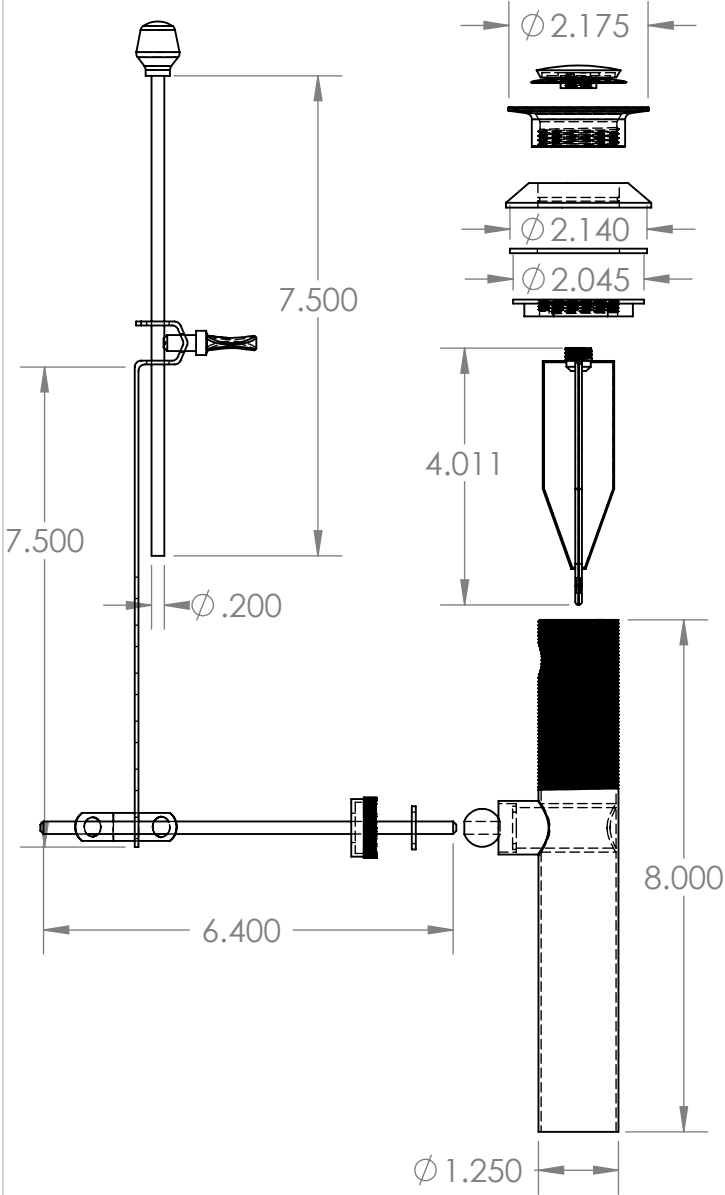

3698P P.O. LAV DRAIN SERIES

PRODUCT Specifications

3698P-x 1-1/4" POP-UP
CAST BRASS
P.O. LAV DRAIN

DIAM & GAUGE (a):
3698: 1 1/4"
- cast brass strainer
- cast brass waste shoe

LENGTH (b):
Default = 8"

FINISHES AVAILABLE (x):

AB = Antique Brass
BN = Brushed Nickel
CP = Chrome Plated
PB = Polished Brass

CERTIFICATIONS:

Drawn by: Chris McLeod
Date: 2010JUN28
Checked by: Mike Pinet
Oakville Stamping & Bending Ltd.
Units: Inches
Scale: 1:3 (line drawing)
1:4 (illustration)