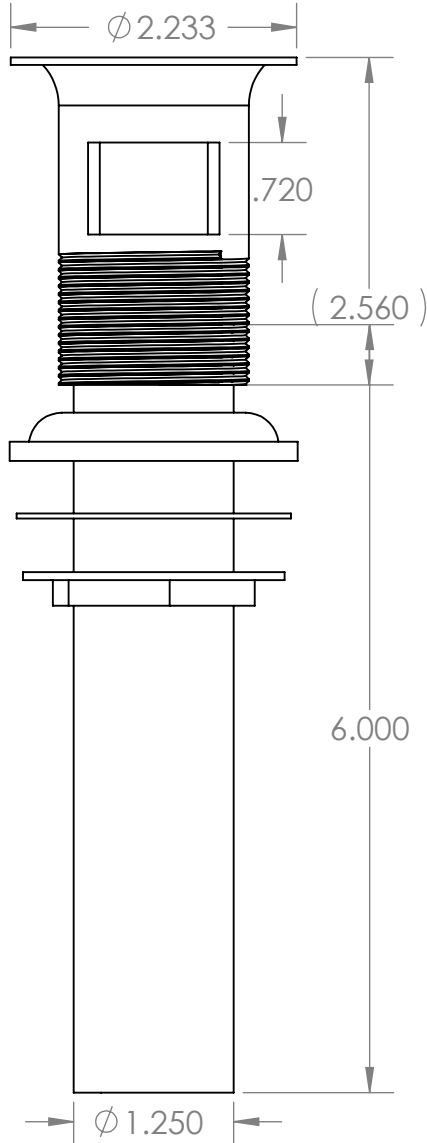

# 3700 P.O. LAV DRAIN SERIES

## PRODUCT Specifications

3700-x 1-1/4" 17 GAUGE  
BRASS LAV DRAINS

**GAUGE (a):**  
3700: 1-1/4"  
- cast brass strainer  
- 1-1/4" 17 gauge tailpiece

**GRID:**  
- 18 holes  
- min grid hole size:  
0.20" / 5.1 mm

**FINISHES AVAILABLE (x):**  
CP = CHROME PLATED  
PB = POLISHED BRASS

**CERTIFICATIONS:**

Drawn by: Chris McLeod  
Date: 2010JUN28  
Checked by: Mike Pinet  
Oakville Stamping & Bending Ltd.  
Units: Inches  
Scale: 2:3 (line drawing)  
2:3 (illustration)