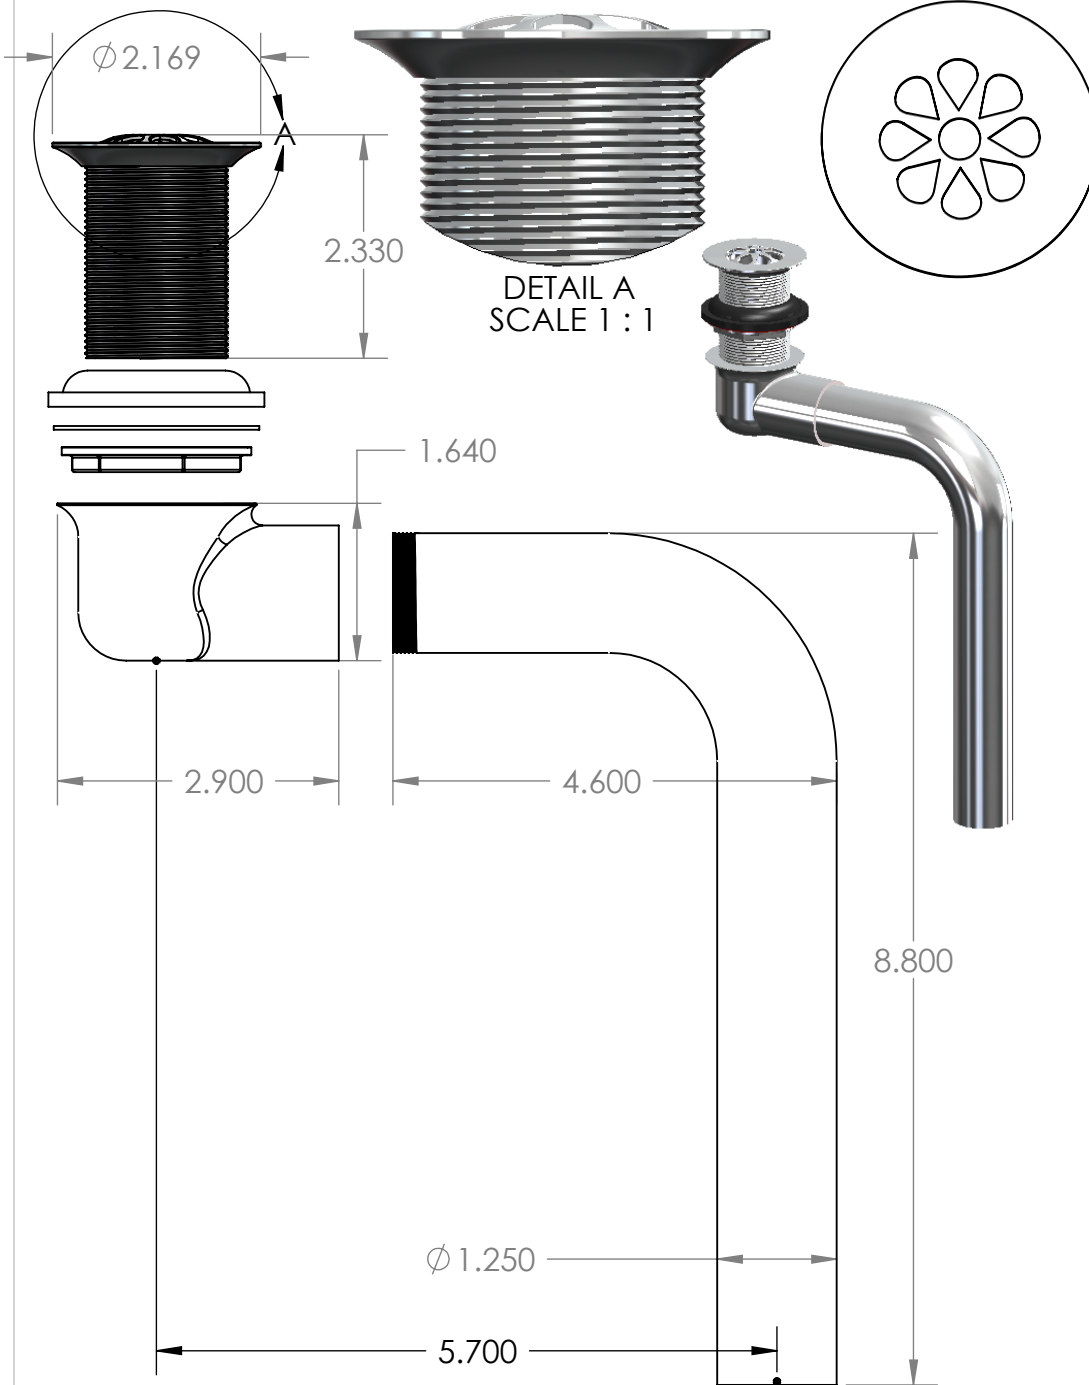

3737WC OFFSET C.O. LAV DRAIN

PRODUCT Specifications

3737WC 1-1/4" 17 GA
CAST BRASS OFFSET
C.O. LAV DRAIN

DIAM & GAUGE (a):
3737WC: 1 1/4"
- cast brass strainer
- cast brass elbow
- 1-1/4" 17 GA tailpiece

LENGTH (b):
Default = 9"

FINISHES AVAILABLE (x):
(Default = Chrome Plated)

CERTIFICATIONS:

Drawn by: Chris McLeod
Date: 2010JUN28
Checked by: Mike Pinet
Oakville Stamping & Bending Ltd.
Units: Inches
Scale: 1:2 (line drawing)
1:4 (illustration)