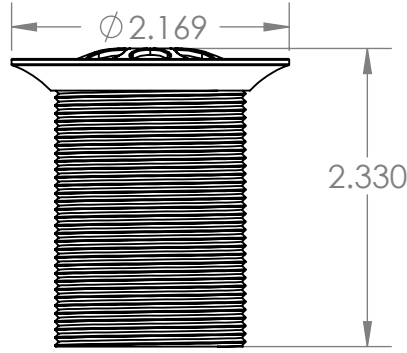

3737 C.O. LAV DRAIN SERIES

PRODUCT Specifications

3737-x 1-1/4" 17 GA
CAST BRASS
C.O. LAV DRAIN

DIAM & GAUGE (a):
3737: 1 1/4"
- cast brass strainer
- 17 GA tailpiece

LENGTH (b):
Default = 6"

FINISHES AVAILABLE (x):
(Default = Chrome Plated)
BN = BRUSHED NICKEL
PB = POLISHED BRASS

CERTIFICATIONS:

Drawn by: Chris McLeod
Date: 2010JUN28
Checked by: Mike Pinet
Oakville Stamping & Bending Ltd.
Units: Inches
Scale: 2:3 (line drawing)
2:3 (illustration)