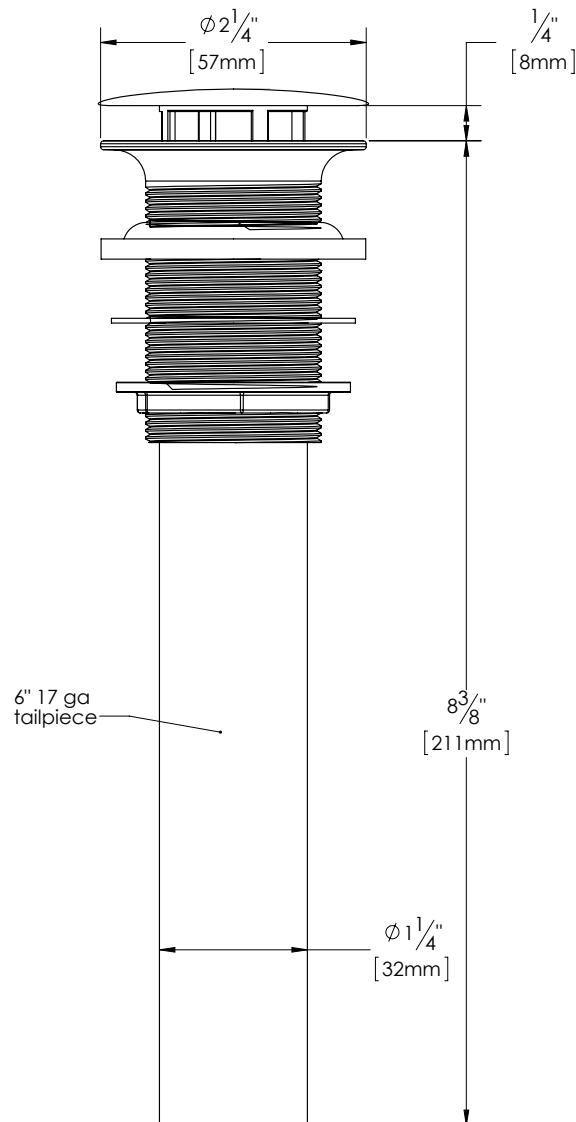

3783-ECP

C.O. PLUG - HOODED DOME LAVATORY DRAIN

Description:

LAVATORY DRAIN C.O. SHALL BE SUPPLIED WITH FIXED REMOVABLE THREAD-IN DOME HOOD, enDUR™ CHROME FINISH, CAST BRASS, 17 GAUGE 1-1/4" X 6" BRASS TAILPIECE, LOCKNUT, HEAVY RUBBER GASKET, CERTIFIED BY CSA

Certification

Oakville Stamping and Bending Ltd.

2200 Speers Road. Oakville, ON. Canada. L6L 2X8.

T. 905.827.0320 or toll free 1.877.314.6040 F. 905.827.6375 or toll free 1.877.827.6040.

All rights reserved. OS&B™ reserves the right to change product specifications and material or discontinue models without notice.