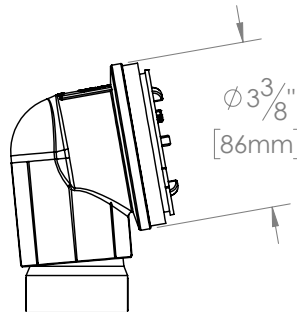

54XDYYYK-ZZZZ

1-1/2" Schedule 40 PVC Bath Waste/Overflow - Kit

Project Name: _____

Project Number: _____

Fixture #

Specification:

Direct style 1-1/2" Schedule 40 PVC Solvent Weld Bath Waste/Overflow Kit (With Tee) shall feature a Spin-on TiePlate, Angle Adapter (use optional), SlideOn™ Faceplate and Closure Mechanism.

*Certification

*The "cSAus Meets UPC" mark means the product conforms to the requirements of the NPC, UPC, IPC and IRC.

Refer to Side B for Faceplate, Closure Mechanism and Finish options and suffixes.

Oakville Stamping and Bending Ltd.