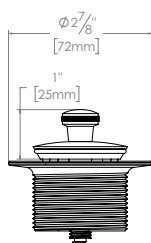

www.osb.ca (Canada) www.osbplumbing.com (USA)

Faceplate
Suffix

Closure
Suffix

Finish
Suffix

SELECT FACEPLATE SUFFIX BELOW AND TRANSPOSE ABOVE (no SUFFIX req'd for BELL):

**NO SUFFIX
(BELL)**

**1
(SQUARE)**

**2
(ROUND)**

SELECT CLOSURE SUFFIX BELOW AND TRANSPOSE ABOVE:

**Q
(Clicker)**

**L
(Lift & Turn)**

**CS
(Plug & Chain)**

**PP
(Push-Pull*)**

**TIP
(Tip Toe)**

**T
(Twirl)**

SELECT FINISH SUFFIX BELOW AND TRANSPOSE ABOVE (CHECK AVAILABILITY BELOW):