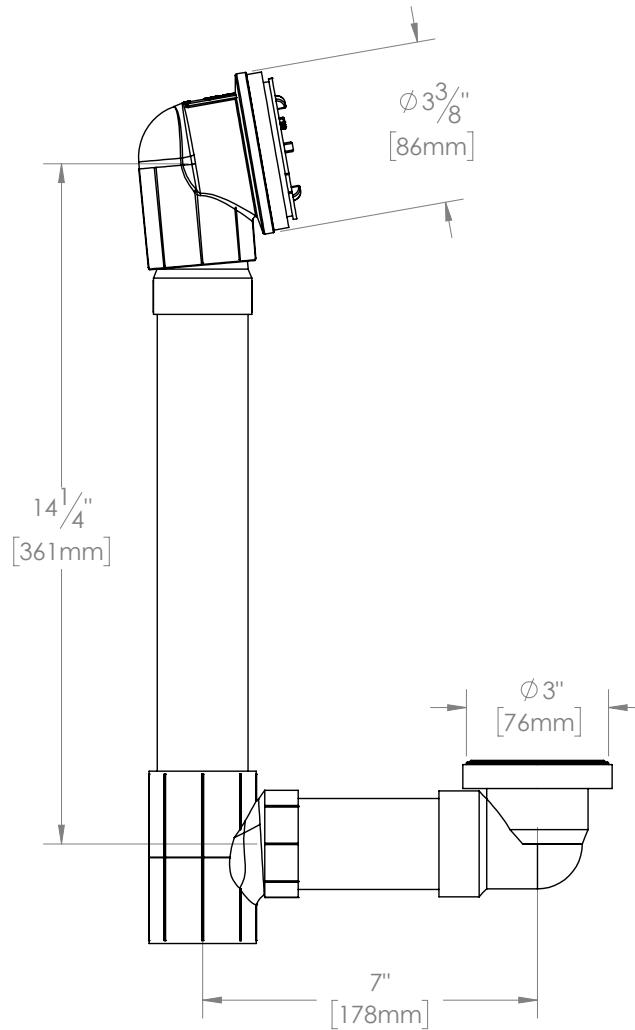

604XYYY-ZZZZ

1-1/2" Schedule 40 ABS Bath Waste/Overflow - Standard

Project Name: _____

Project Number: _____

Fixture #

Specification:

Offset style 1-1/2" Schedule 40 ABS Solvent Weld Bath Waste/Overflow Standard shall feature a Spin-on TiePlate, Angle Adapter (use optional), SlideOn™ Faceplate and Closure Mechanism.

*Certification

*The "cSAus Meets UPC" mark means the product conforms to the requirements of the NPC, UPC, IPC and IRC.

Refer to Side B for Faceplate, Closure Mechanism and Finish options and suffixes.

Oakville Stamping and Bending Ltd.