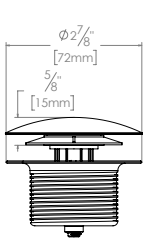

www.osb.ca (Canada) www.osbplumbing.com (USA)

Faceplate
Suffix

Closure
Suffix

Finish
Suffix

SELECT FACEPLATE SUFFIX BELOW AND TRANSPOSE ABOVE:

0
(BELL)

1
(SQUARE)

2
(ROUND)

SELECT CLOSURE SUFFIX BELOW AND TRANSPOSE ABOVE:

Q
(Clicker)

L
(Lift & Turn)

CS
(Plug & Chain)

PP
(Push-Pull*)

TIP
(Tip Toe)

T
(Twirl)

SELECT FINISH SUFFIX BELOW AND TRANSPOSE ABOVE (CHECK AVAILABILITY BELOW):