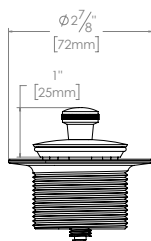

www.osb.ca (Canada) www.osbplumbing.com (USA)

Faceplate
Suffix

Closure
Suffix

Finish
Suffix

SELECT FACEPLATE SUFFIX BELOW AND TRANSPOSE ABOVE:

0
(BELL)

1
(SQUARE)

2
(ROUND)

SELECT CLOSURE SUFFIX BELOW AND TRANSPOSE ABOVE:

Q
(Clicker)

L
(Lift & Turn)

CS
(Plug & Chain)

PP
(Push-Pull*)

TIP
(Tip Toe)

T
(Twirl)

SELECT FINISH SUFFIX BELOW AND TRANSPOSE ABOVE (CHECK AVAILABILITY BELOW):