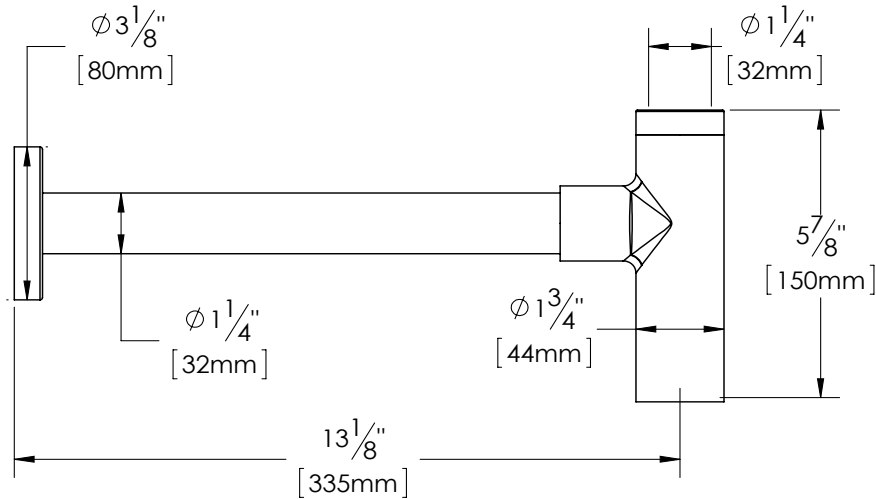

PRODUCT BULLETIN

Decorative European style T-Trap

Features

- Contemporary design - Available in Brushed Nickel, Chrome Plated and Matte Black
- Combine with our Model 3500Q or 3535Q Vessel Lav Drain Series for a truly elevated look
- Removable bottom cleanout for easy cleaning
- 20GA brass tube and cast brass body with brass nuts
- Polyethylene trap wall to ensure trap integrity
- 1-1/4" slip joint Inlet
- Includes a shallow Flange